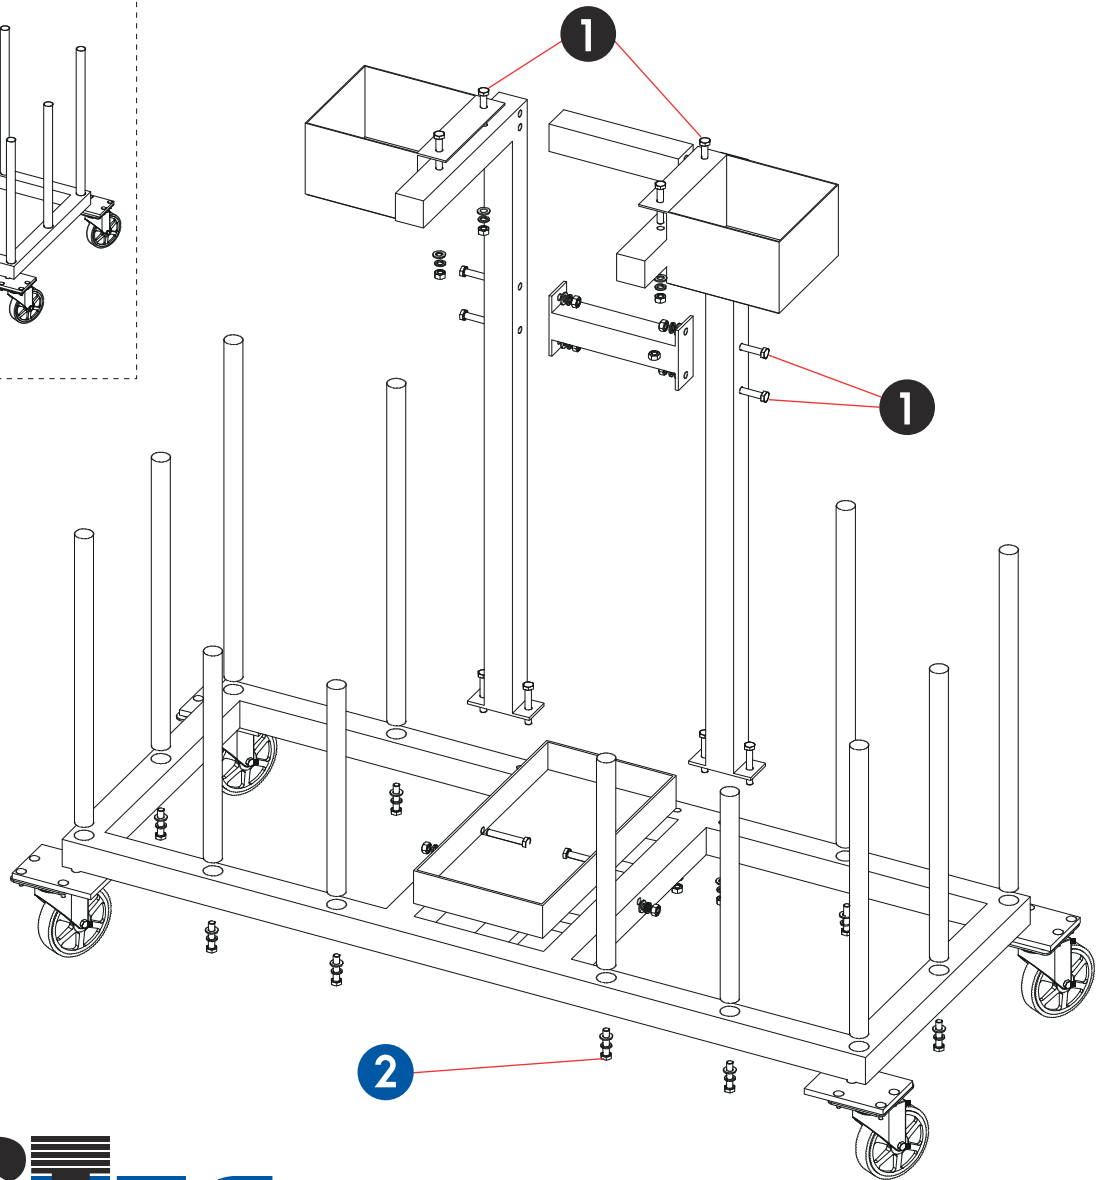

Get-Fit Langhantelwagen Art.-Nr. 23315

Completed View

SPORTTEC
 Physio & Fitness
 www.sport-tec.de

1 	18x (M10 X 70)	 18x	 18x	 14x
2 	12x (M12 X 30)	 12x	 12x	