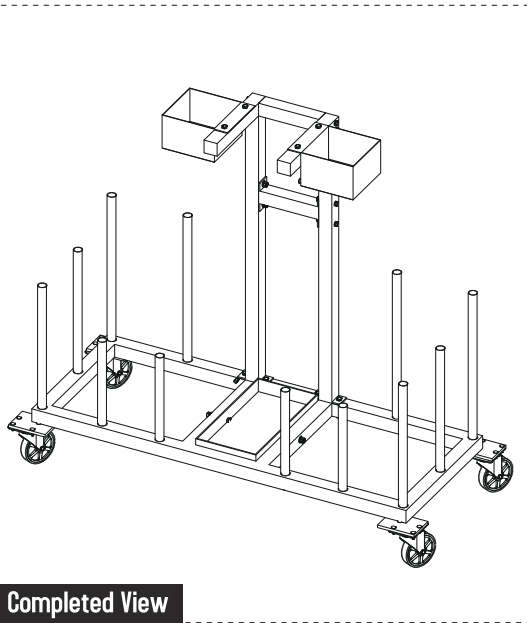

Get-Fit Langhantelwagen Art.-Nr. 23315

Completed View

SPORTTEC
 Physio & Fitness
 www.sport-tec.de

1 	18x (M10 X 70)	 18x	 18x	 14x
2 	12x (M12 X 30)	 12x	 12x	